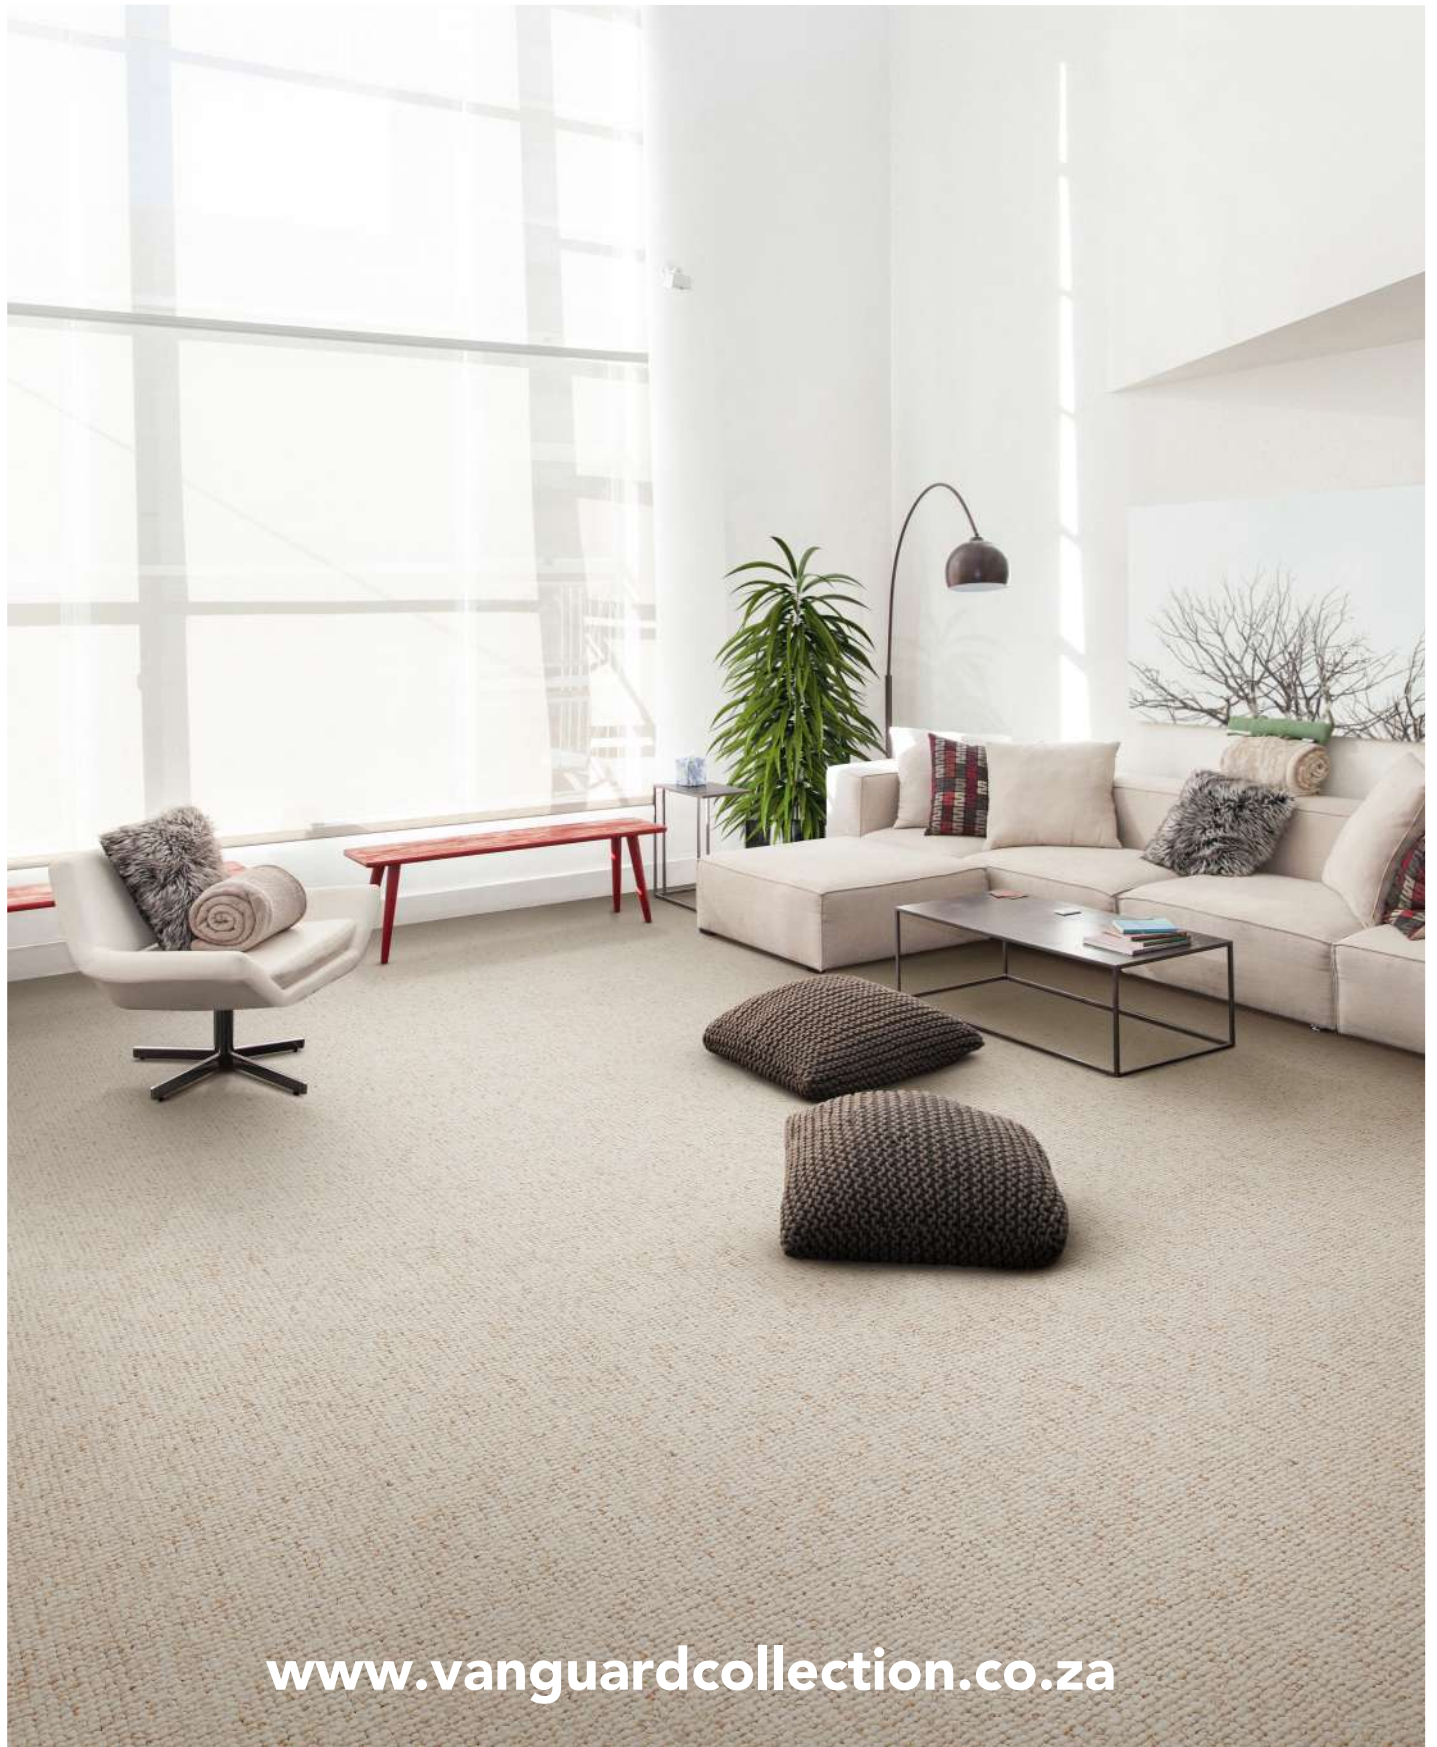

SILVERSTONE

www.vanguardcollection.co.za

SILVERSTONE

Vanguard Silverstone has been designed for the homeowner who appreciates a carpet that evokes a sense of warmth and luxury. This range offers 4 colours ranging from your warmer neutrals to moody grey tones. The overall effect of this “chunky” broadloom carpet is that it fuses indulgence with softness, whether it is installed wall to wall, or as a bound area rug.

CONSTRUCTION	Tufted ½ inch Loop Pile
YARN TYPE	100% PP Stainsafe
PRIMARY BACKING	Woven PP
SECONDARY BACKING	Ultratex Quick+ feltbacking
PILE WEIGHT	±1.180gr/m ²
TOTAL WEIGHT	±2600gr/m ²
PILE HEIGHT	±8mm
TOTAL HEIGHT	±12mm
USE CLASSIFICATION	Residential
WIDTH	400cm
IMPACT NOISE	24dB
COLOUR FASTNESS TO	Light : 5 Water: 4-5
FIRE CLASS	EFL (EN 13501-1)
THERMAL RESISTANCE	TOG : 1.4
CHARACTERISTICS	Bleach Resistant