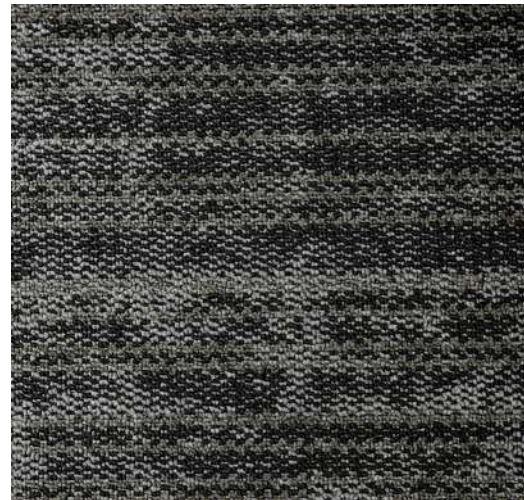

# ANTIQUÉ

**We are proud to announce the launch of the new Vanguard Antique Collection.**

**Vanguard Antique is an unusual, innovative polypropylene tufted tile, and is available as 1000mm x 250mm carpet tiles. It is consequently compatible with 500mm by 500mm tiles. This new four-colour range features linear patterning with a “worn, worked” organic distortion to add to its appeal.**

## Antique Colourline

Veteran

Brass

Vintage

Classic

Construction: Textured Hi Low Loop Pile Scroll  
Yarn Type: Stainproof Miracle Fibre (Polypropylene)  
Gauge: 1/10"  
Yarn Mass: 580g/m<sup>2</sup>  
Tufted Pile Height: 2.5mm to 5mm  
Total Mass: ±4120g/m<sup>2</sup>  
Use Classification: General Medium Commercial  
Tile Size: 250mm x 1000mm